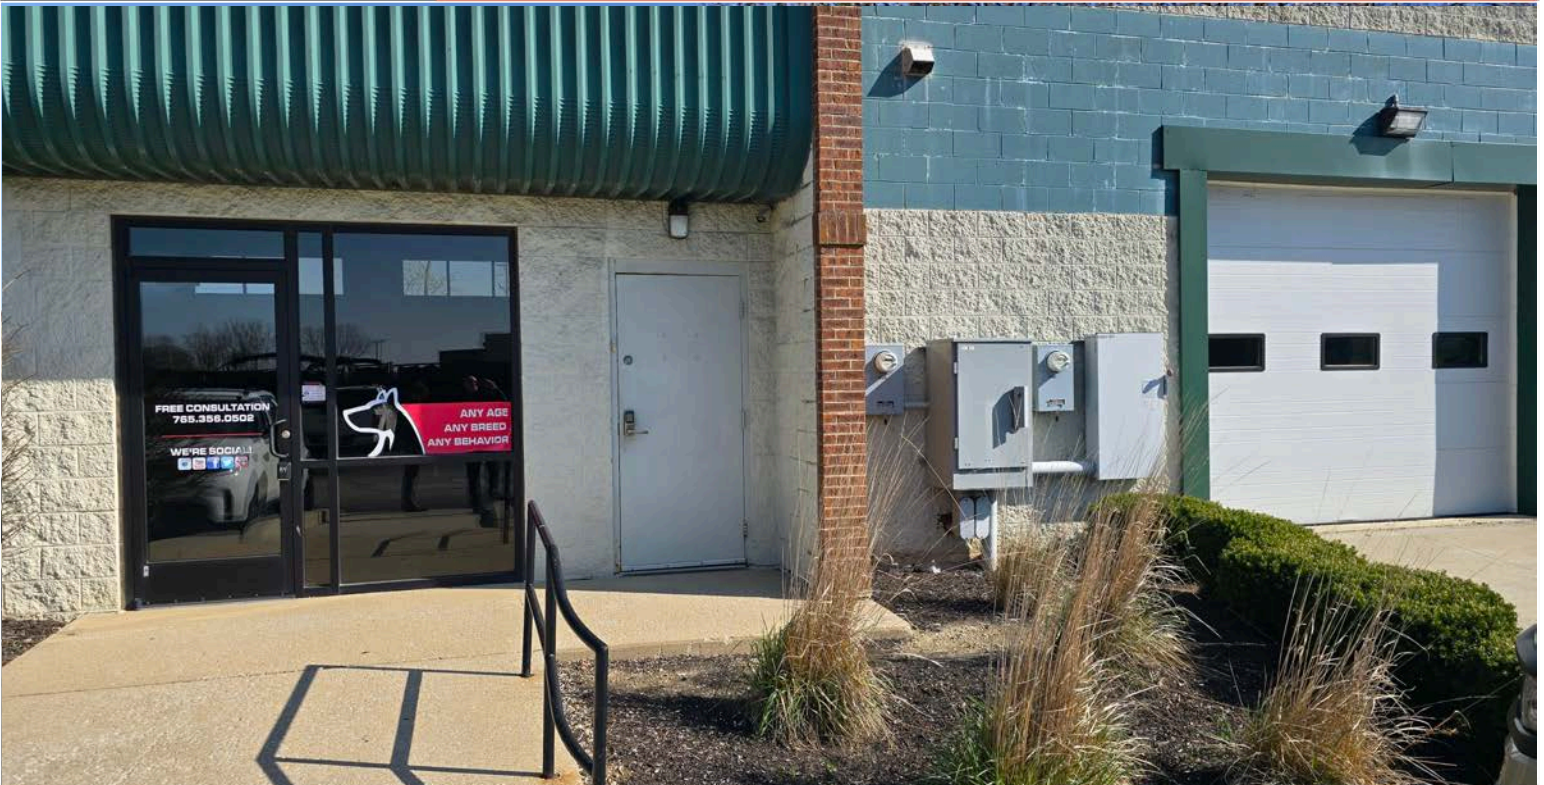

146th St Flex Space

9155 E 146th St. Suite 160, Noblesville, IN 46062

Details:

- Available 9/1/26
- 5,154 SF
- \$5,400/month + \$1,280 CAM
- Ceiling height 14' to deck- 12' clear height
- 10' x 10' overhead door
- Sprinkler System
- 2 Restrooms