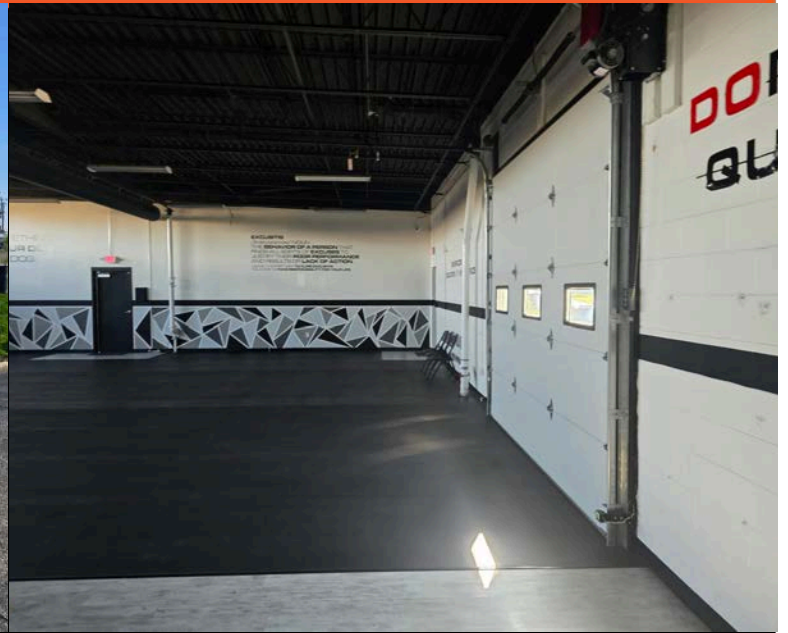

146th St Flex Space

9155 E 146th St. Suite 160, Noblesville, IN 46062

Keith Dedrick SIOR, CCIM

Cell: 317-502-3622

E-mail: keith@ccgbrokers.com

Corporate Commercial Group

11495 N Pennsylvania, Suite 225

www.corporatecommercialgroup.com