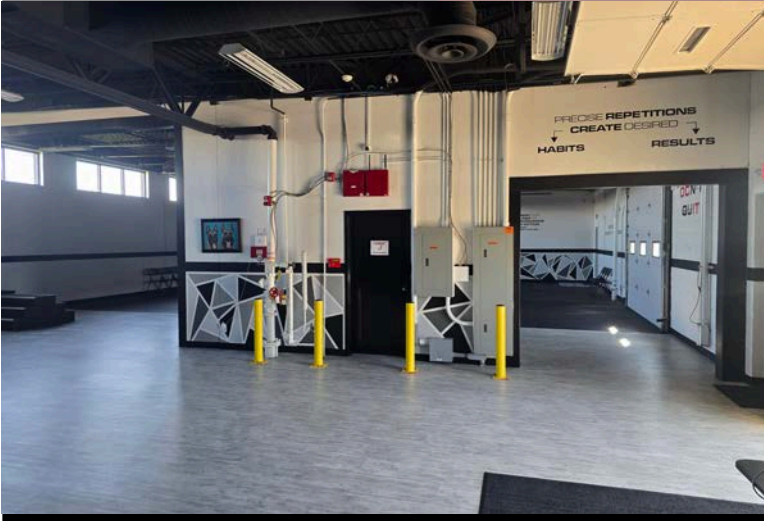

146th St Flex Space

9155 E 146th St. Suite 160, Noblesville, IN 46062

Keith Dedrick SIOR, CCIM

Cell: 317-502-3622

E-mail: keith@ccgbrokers.com

Corporate Commercial Group

11495 N Pennsylvania, Suite 225

www.corporatecommercialgroup.com