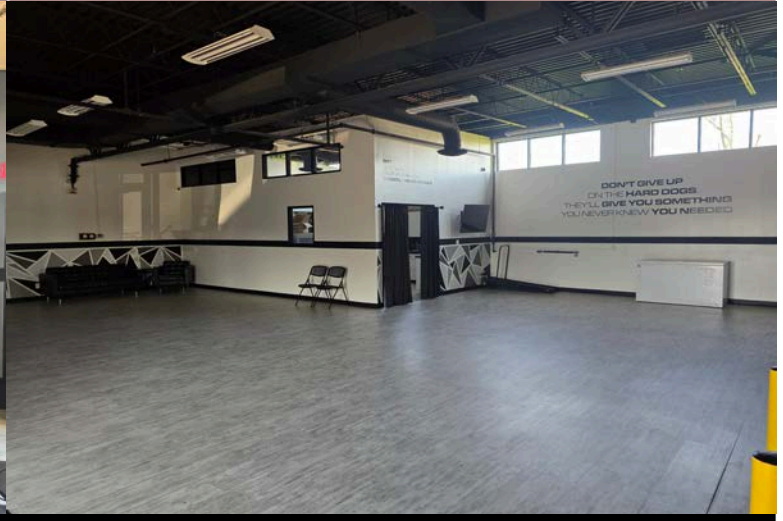

146th St Flex Space

9155 E 146th St. Suite 160, Noblesville, IN 46062

Keith Dedrick SIOR, CCIM

Cell: 317-502-3622

E-mail: keith@ccgbrokers.com

Corporate Commercial Group

11495 N Pennsylvania, Suite 225

www.corporatecommercialgroup.com